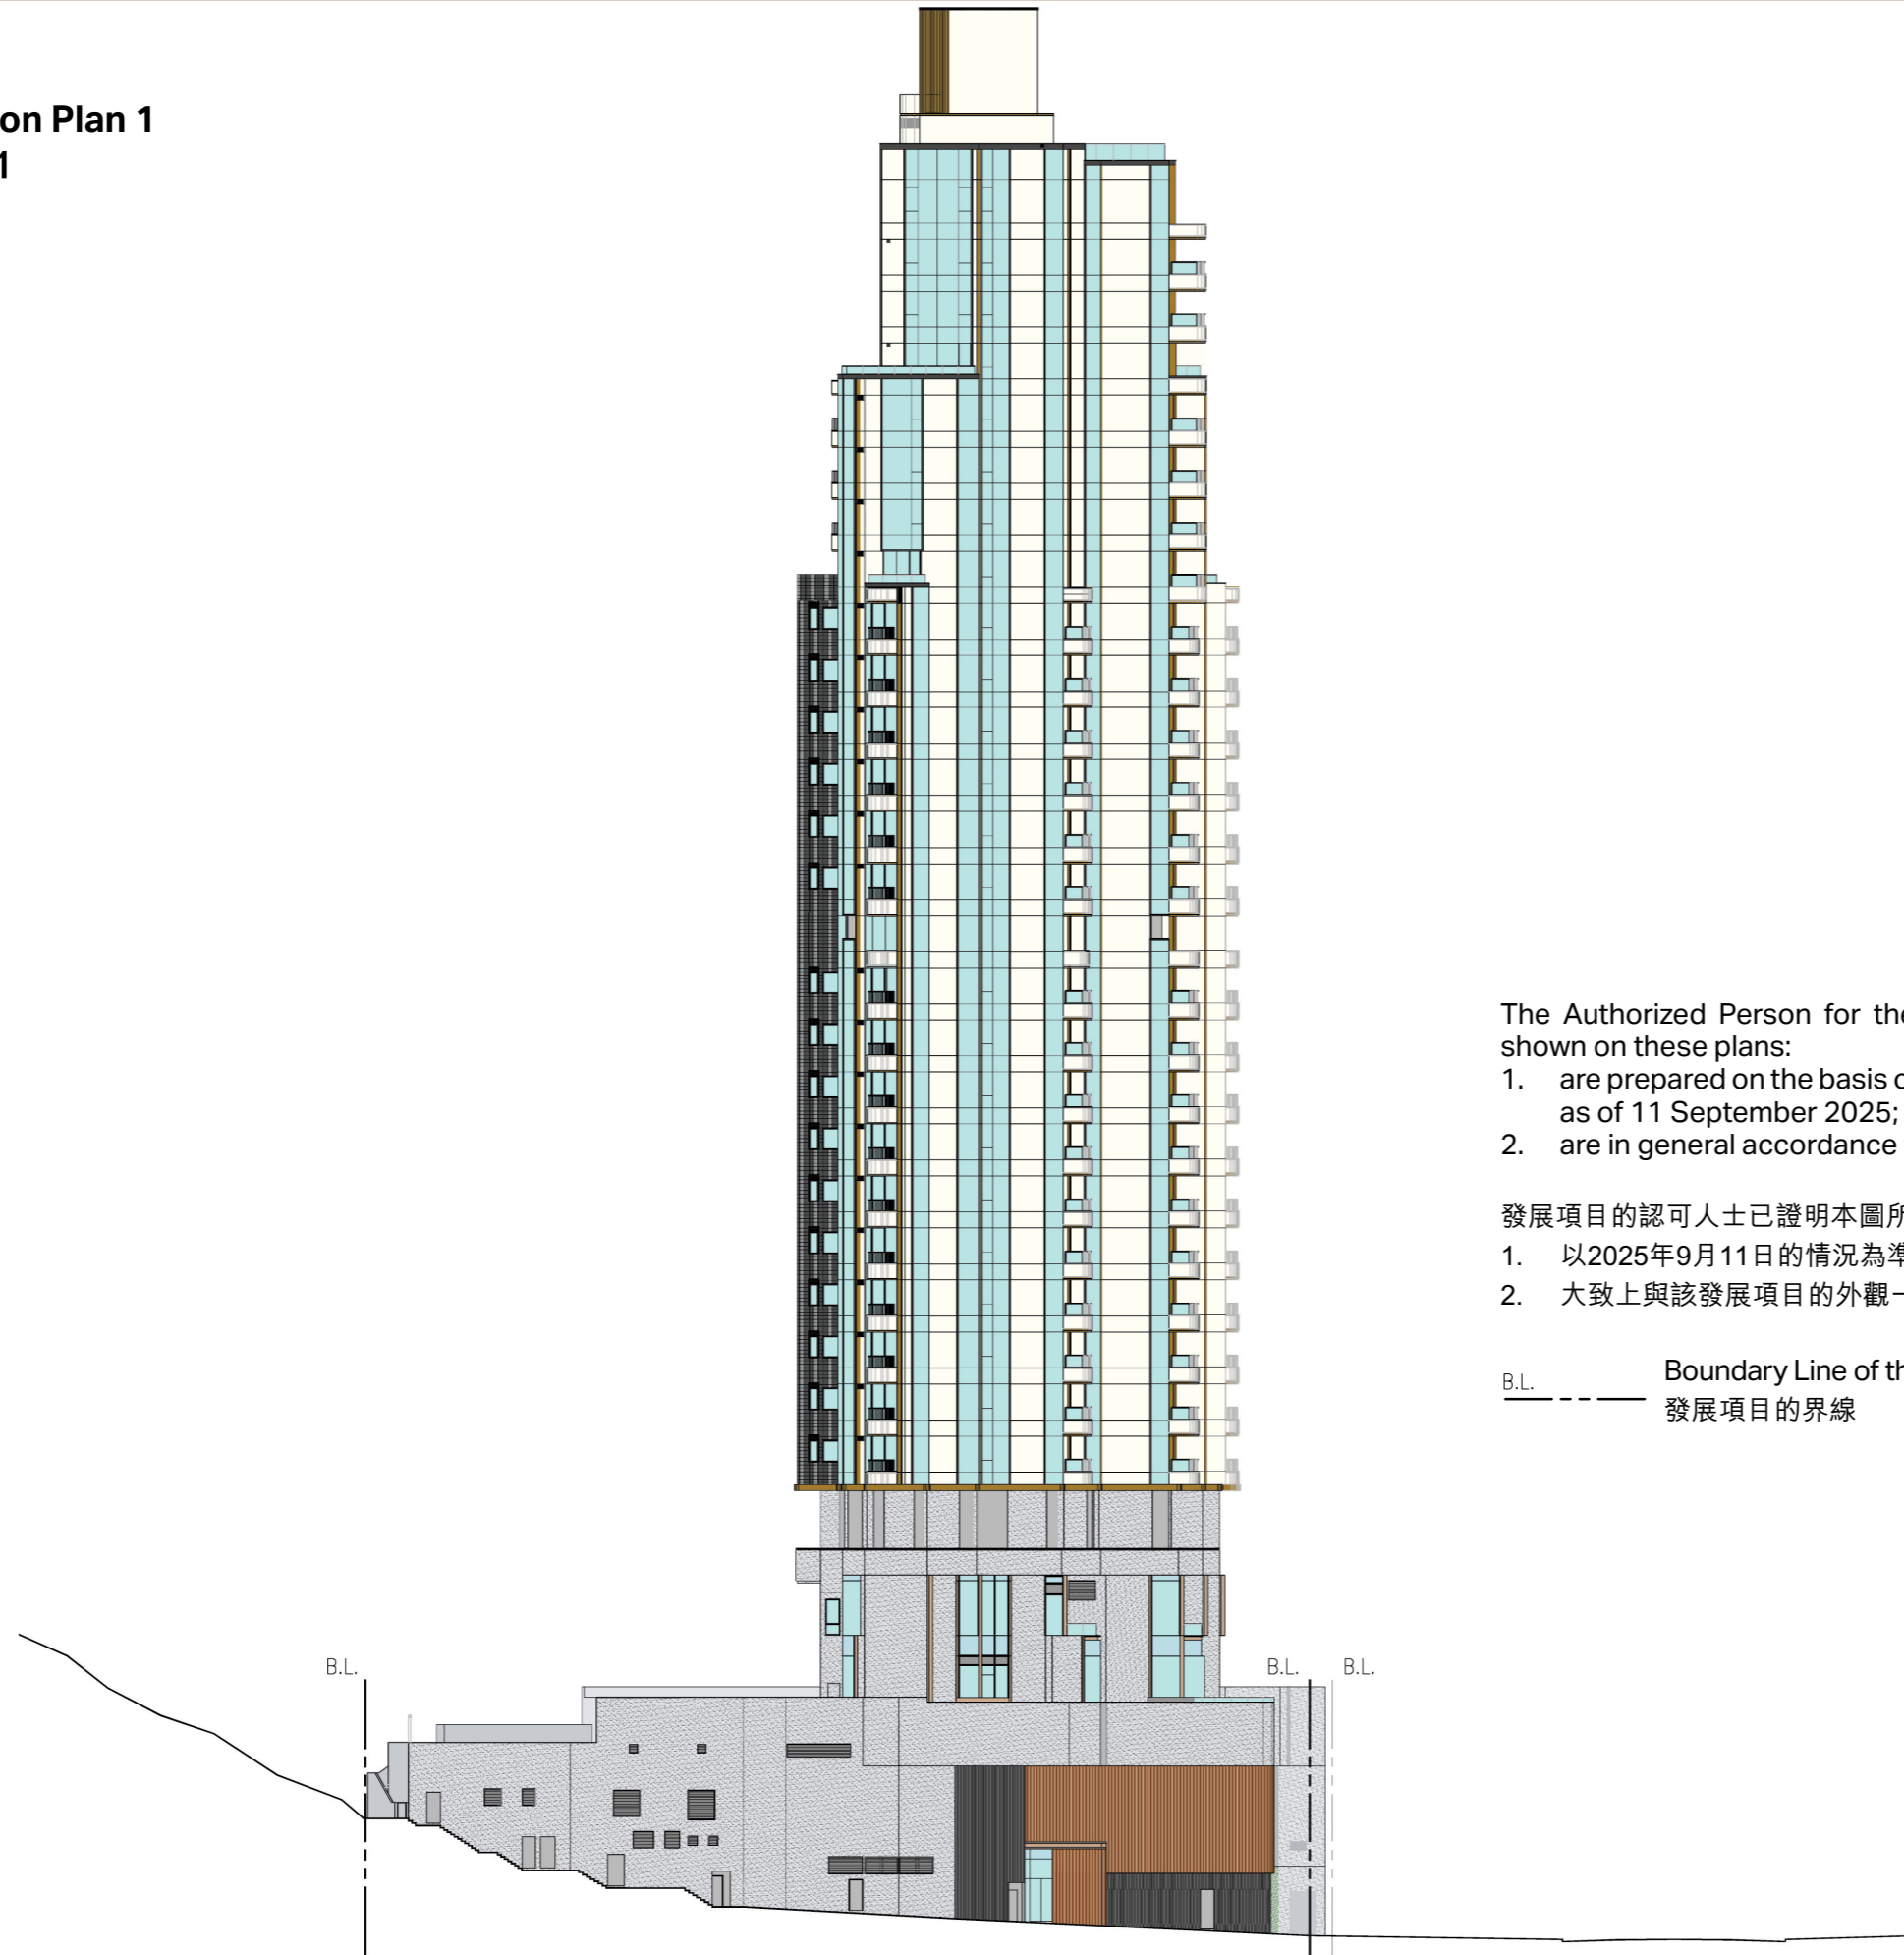

Elevation plan 立面圖

**Elevation Plan 1
立面圖1**

**Key Plan
索引圖**

The Authorized Person for the Development has certified that the elevations shown on these plans:

1. are prepared on the basis of the approved building plans for the Development as of 11 September 2025;
2. are in general accordance with the outward appearance of the Development.

發展項目的認可人士已證明本圖所顯示的立面：

1. 以2025年9月11日的情況為準的發展項目經批准的建築圖則為基礎擬備；
2. 大致上與該發展項目的外觀一致。

B.L. ——— Boundary Line of the Development
發展項目的界線

Elevation plan 立面圖

Elevation Plan 2
立面圖2

Key Plan
索引圖

The Authorized Person for the Development has certified that the elevations shown on these plans:

1. 以2025年9月11日的情況為準的發展項目經批准的建築圖則為基礎擬備；
2. 大致上與該發展項目的外觀一致。

B.L. ——— Boundary Line of the Development
發展項目的界線

Elevation plan 立面圖

**Elevation Plan 3
立面圖3**

**Key Plan
索引圖**

The Authorized Person for the Development has certified that the elevations shown on these plans: