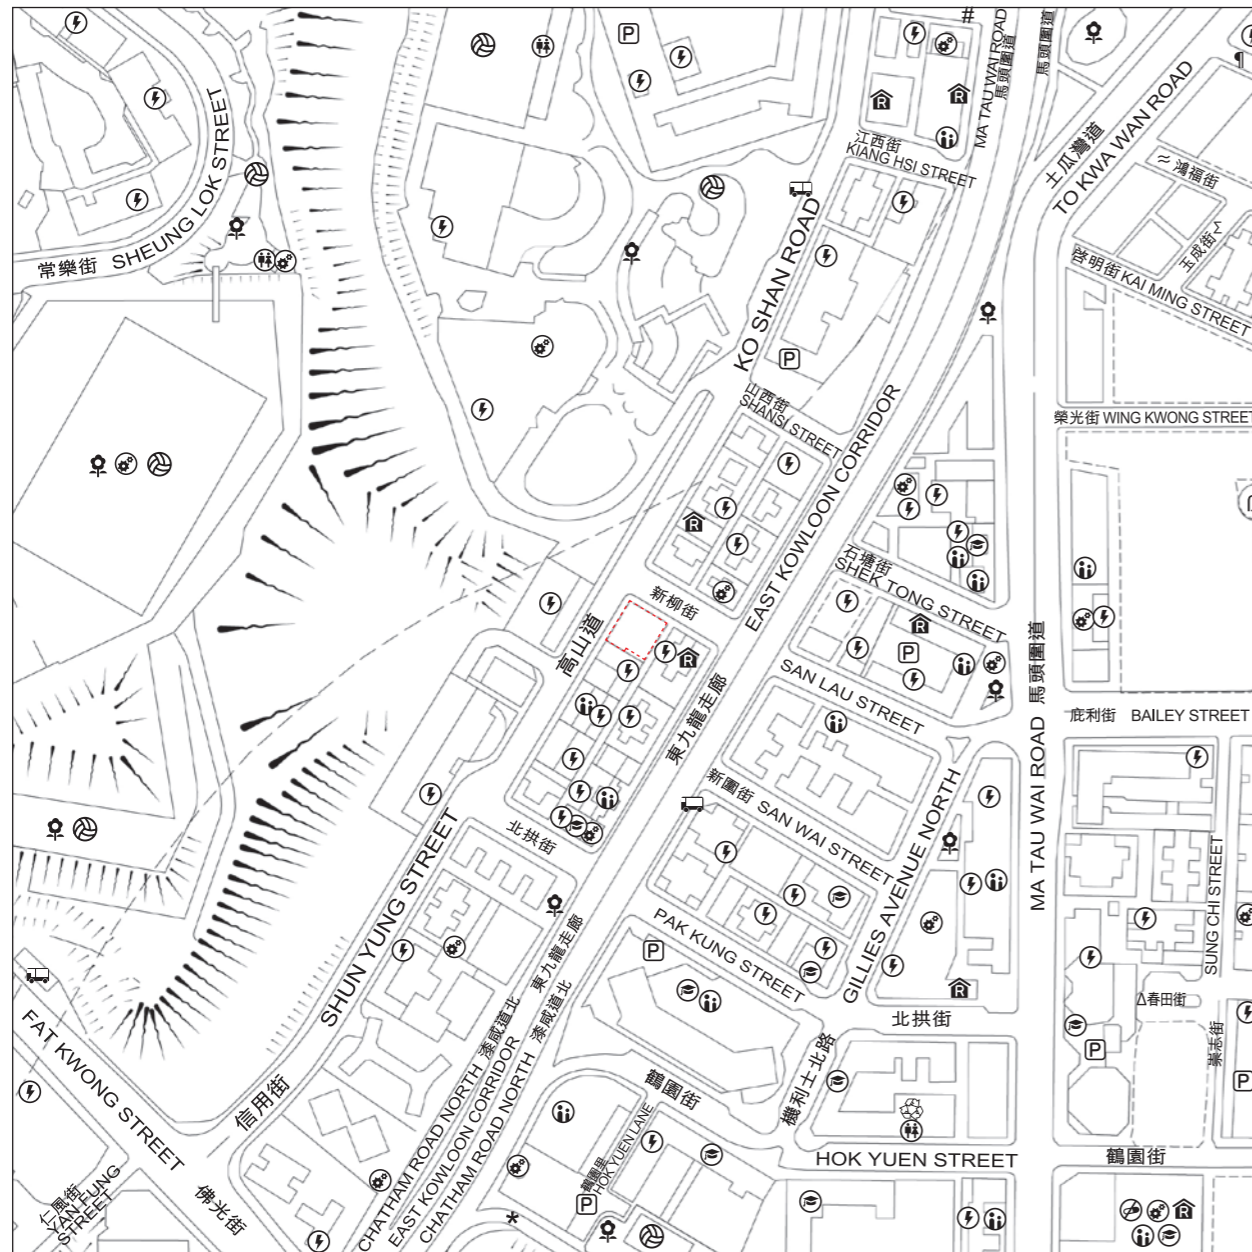

07 LOCATION PLAN OF THE DEVELOPMENT

發展項目的所在位置圖

This Location Plan is prepared by the Vendor with reference to the Digital Topographic Map No. T11-NW-D dated 20 November 2025 from Survey and Mapping Office of the Lands Department, with adjustment where necessary.

此所在位置圖是參考2025年11月20日出版之地政總署測繪處之數碼地形圖，圖幅編號T11-NW-D，並由賣方擬備，有需要處經修正處理。

NOTATION 圖例

-  Power Plant (including Electricity Sub-stations)
發電廠 (包括電力分站)
-  School (including Kindergarten)
學校 (包括幼稚園)
-  Public Utility Installation
公用事業設施裝置
-  Public Park
公園
-  Public Transport Terminal (including Rail Station)
公共交通總站 (包括鐵路車站)
-  Public Convenience
公廁
-  Religious Institution (including Church, Temple and Tsz Tong)
宗教場所 (包括教堂、廟宇及祠堂)
-  Refuse Collection Point
垃圾收集站
-  Social Welfare Facilities (including Elderly Centre and Home for the Mentally Disabled)
社會福利設施 (包括老人中心及弱智人士護理院)
-  Public Carpark (including Lorry Park)
公眾停車場 (包括貨車停泊處)
-  Addiction Treatment Centre
戒毒院所

 Location of the Development
發展項目的位置

Street name(s) not shown in full in the Location Plan of the Development:
於發展項目的所在位置圖未能顯示之街道全名：

- | | | | |
|---------------------------|---------------------------|--------------------------|------------------------|
| * 和衷街
WO CHUNG STREET | # 安徽街
ANHUI STREET | ¶ 銀漢街
NGAN HON STREET | β 環安街
WAN ON STREET |
| Σ 玉成街
YUK SHING STREET | ≈ 鴻福街
HUNG FOOK STREET | Δ 春田街
CHUN TIN STREET | |

The map is provided by the Common Spatial Data Infrastructure (CSDI) Portal and intellectual property rights are owned by the Government of the HKSAR.

此地圖由空間數據共享平台提供，香港特別行政區政府為知識產權擁有人。

Notes:

1. Due to technical reasons, this Location Plan has shown more than the area required under the Residential Properties (First-hand Sales) Ordinance.
2. The Vendor advises prospective purchasers to conduct an on-site visit for a better understanding of the development site, its surrounding environment and the public facilities nearby.