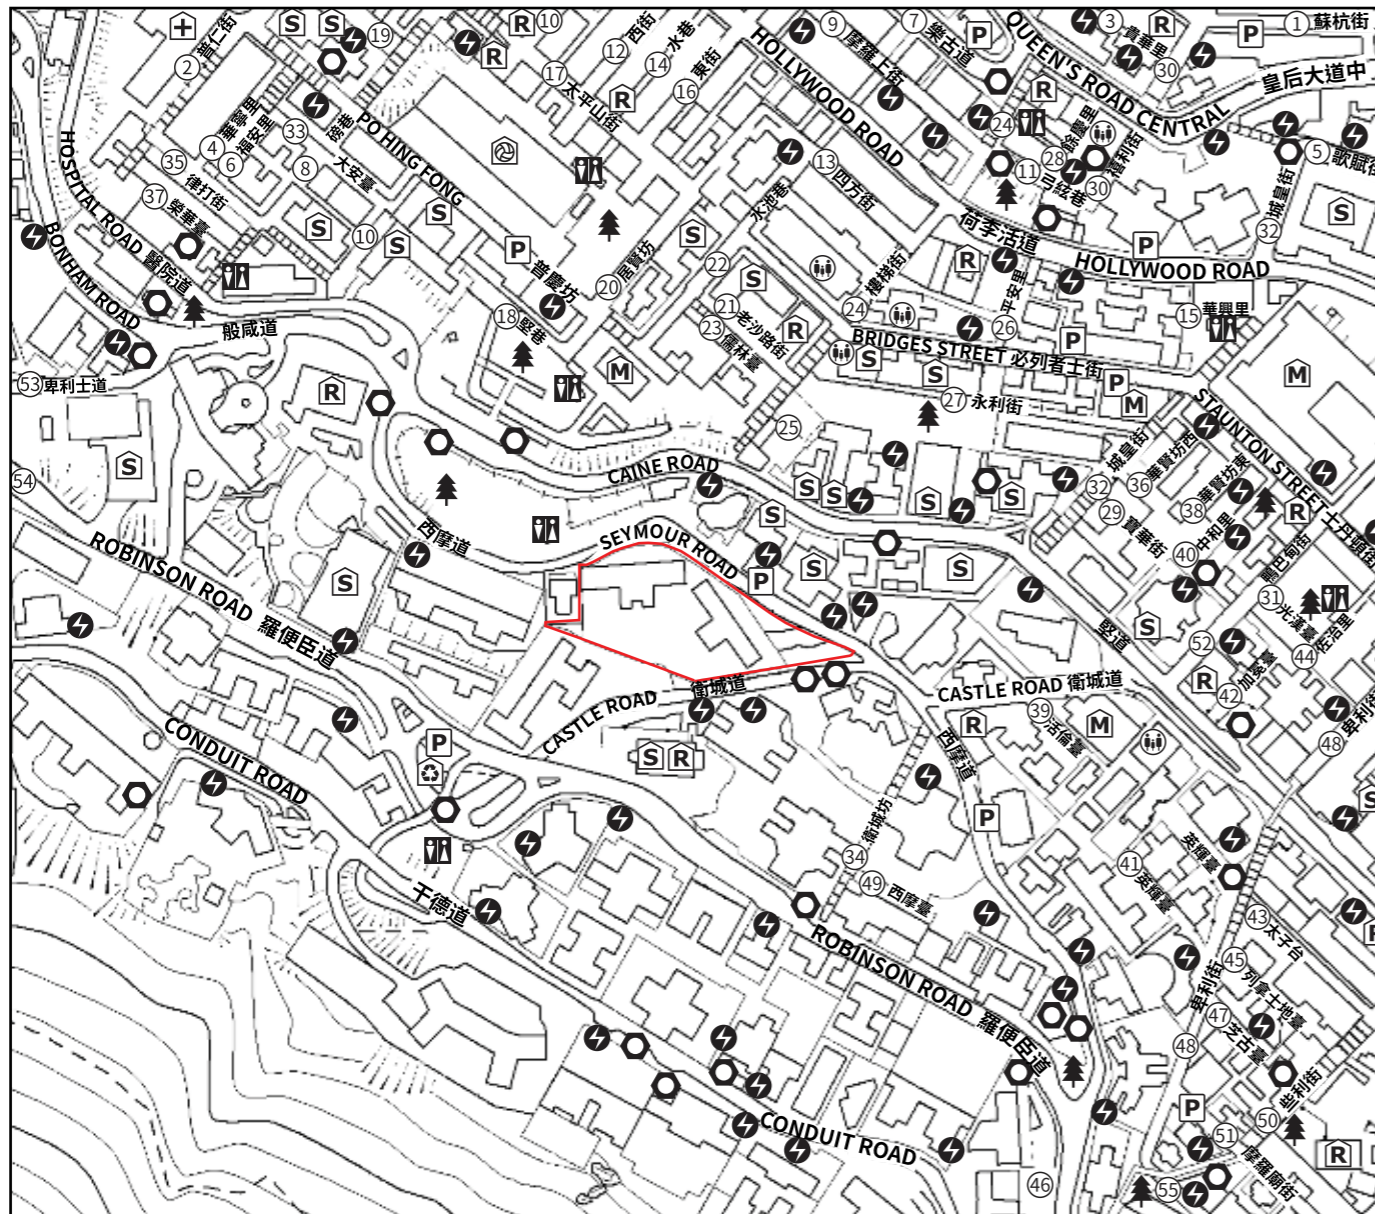

6 發展項目的所在位置圖 LOCATION PLAN OF THE DEVELOPMENT

圖例 NOTATION

-  博物館
Museum
-  發電廠(包括電力分站)
Power plant (including electricity sub-stations)
-  垃圾收集站
Refuse collection point
-  醫院
Hospital
-  公眾停車場(包括貨車停泊處)
Public carpark (including lorry park)
-  公廁
Public convenience
-  公用事業設施裝置
Public utility installation
-  宗教場所(包括教堂、廟宇及祠堂)
Religious institution (including church, temple and Tsz Tong)
-  學校(包括幼稚園)
School (including kindergarten)
-  社會福利設施(包括老人中心及弱智人士護理院)
Social welfare facilities (including elderly centre and home for the mentally disabled)
-  體育設施(包括運動場及游泳池)
Sports facilities (including sports ground and swimming pool)
-  公園
Public park

 發展項目的位置
Location of the Development

此所在位置圖摘錄自地政總署測繪處於2025年8月28日出版之數碼地形圖，圖幅編號T11-SW-A，並在有需要處經修正處理。

This location plan is adopted from part of the Digital Topographic Map No. T11-SW-A dated 28th August 2025 from the Survey and Mapping Office of Lands Department. Adjustment is made where necessary.

Notes: 1. Due to technical reasons, this location plan has shown more than the area required under the Residential Properties (First-hand Sales) Ordinance.
2. The Vendor advises prospective purchasers to conduct an on-site visit for a better understanding of the Development, its surrounding environment and the public facilities nearby.